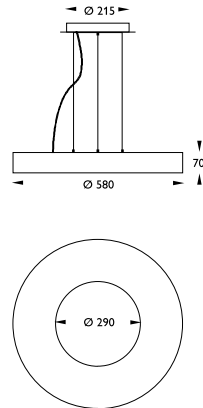

TECHNICAL INFORMATION 3507 Ono

Steel housing, finished in white, grey or black. Non-glare shade of opalescent disc. 2 m adjustable suspension wire and ceiling bracket included. HF ballast as standard. HF dimmable is optional.

Colours:

3507 Ono

LUXO ASA, Drammensveien 175, N-0277 Oslo, Norway

OPTIONS

ONO

Article no.	Lamp socket	Ilcos	Power	Height	Weight	Diameter	Voltage	IP	Colours
3507-436	2G11	FSD-36-E	4x36	70 mm	10 kg	580 mm	230V	20	□ ■ ■