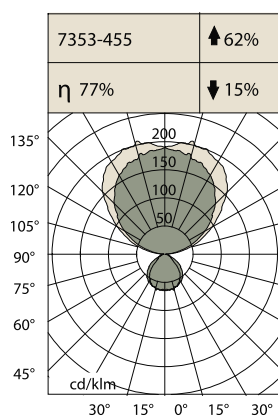

7352-7353

Free

DESIGN: BJÖRN SIESJÖ

FREE 7352-7353 is a free standing luminaire with direct and indirect light distribution, which makes a highly flexible lighting solution. The Free series also includes a wall model.

7352-7353 Free

LUXO ASA, Drammensveien 175, N-0277 Oslo, Norway

OPTIONS

FREE FLOOR PLAIN GLASS (SCREENPRINTED IN BLACK AS STANDARD)

Article no.	Lamp socket	Ilcos	Power	Length	Width	Height	Height2	Weight	Voltage	IP
7352-255	2G11	FSDH	2x55	575 mm	320 mm	40 mm	1900	17 kg	230V	20
7352-455	2G11	FSDH	4x55	575 mm	320 mm	40 mm	1900	17 kg	230V	20

FREE FLOOR PRISMATIC GLASS (SCREENPRINTED IN GREY AS STANDARD)

Article no.	Lamp socket	Ilcos	Power	Length	Width	Height	Height2	Weight	Voltage	IP
7353-255	2G11	FSDH	2x55	575 mm	320 mm	40 mm	1900	17 kg	230V	20
7353-455	2G11	FSDH	4x55	575 mm	320 mm	40 mm	1900	17 kg	230V	20