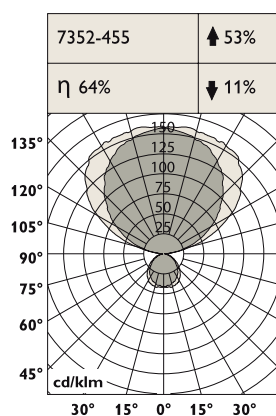

7352-7353

Free

DESIGN: BJÖRN SIESJÖ

FREE 7352-7353 is a free standing luminaire with direct and indirect light distribution, which makes a highly flexible lighting solution. The Free series also includes a wall model.

7352-7353 Free

LUXO ASA, Drammensveien 175, N-0277 Oslo, Norway

OPTIONS

FREE FLOOR PLAIN GLASS (SCREENPRINTED IN BLACK AS STANDARD)

Article no.	Lamp socket	Ilcos	Power	Length	Width	Height	Height2	Weight	Voltage	IP
7352-255	2G11	FSDH	2x55	575 mm	320 mm	40 mm	1900	17 kg	230V	20
7352-455	2G11	FSDH	4x55	575 mm	320 mm	40 mm	1900	17 kg	230V	20

FREE FLOOR PRISMATIC GLASS (SCREENPRINTED IN GREY AS STANDARD)

Article no.	Lamp socket	Ilcos	Power	Length	Width	Height	Height2	Weight	Voltage	IP
7353-255	2G11	FSDH	2x55	575 mm	320 mm	40 mm	1900	17 kg	230V	20
7353-455	2G11	FSDH	4x55	575 mm	320 mm	40 mm	1900	17 kg	230V	20