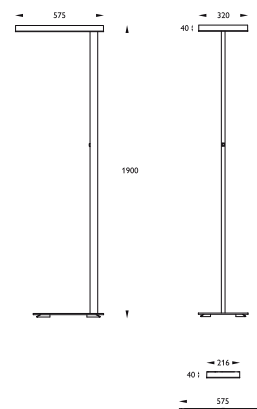

7352-7353

Free

DESIGN: BJÖRN SIESJÖ

FREE 7352-7353 is a free standing luminaire with direct and indirect light distribution, which makes a highly flexible lighting solution. The Free series also includes a wall model.

TECHNICAL INFORMATION 7352-7353 Free

Housing in die cast aluminium finished in silver grey. Pole in extruded aluminium. Exclusive screen printed plain or prismatic glass and Miro 5 reflector system. HF control gear as standard. Dimming and daylight/presence detection are optional. A double switch variant for turning on either the inner, the outer or all four lamps is available. A wire management system allows excess mains cable to be stored under the base.

7352-7353 Free

LUXO ASA, Drammensveien 175, N-0277 Oslo, Norway

OPTIONS

FREE FLOOR PLAIN GLASS (SCREENPRINTED IN BLACK AS STANDARD)

Article no.	Lamp socket	Ilcos	Power	Length	Width	Height	Height2	Weight	Voltage	IP
7352-255	2G11	FSDH	2x55	575 mm	320 mm	40 mm	1900	17 kg	230V	20
7352-455	2G11	FSDH	4x55	575 mm	320 mm	40 mm	1900	17 kg	230V	20

FREE FLOOR PRISMATIC GLASS (SCREENPRINTED IN GREY AS STANDARD)

Article no.	Lamp socket	Ilcos	Power	Length	Width	Height	Height2	Weight	Voltage	IP
7353-255	2G11	FSDH	2x55	575 mm	320 mm	40 mm	1900	17 kg	230V	20
7353-455	2G11	FSDH	4x55	575 mm	320 mm	40 mm	1900	17 kg	230V	20