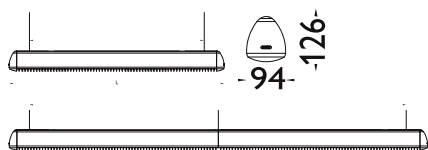

TECHNICAL INFORMATION 3835 Drop

The luminaire housing and end caps are made from recyclable aluminium, available in white, black or grey finish. Reflector in anodised Miro 5 aluminium. Drop has two alternative optics – cross blade louvre in white or grey, or soft acrylic. Comes as standard with 1 m adjustable wire suspension and 2.5 m connection cord. Continuous installation, HF dimmable and various sensors as option.

Colours:

3835 Drop

LUXO ASA, Drammensveien 175, N-0277 Oslo, Norway

OPTIONS

DROP CROSS BLADE LOUVRE

Article no.	Lamp socket	Ilcos	Power	Length	Width	Height	Weight	Voltage	CC	IP	Colours
3835-128-7 G5		FDH	1x28	1315 mm	94 mm	122 mm	6 kg	230V	Adjustable	20	
3835-135-7 G5		FDH	1x35	1615 mm	94 mm	122 mm	6 kg	230V	Adjustable	20	
3835-149-7 G5		FDH	1x49	1615 mm	94 mm	122 mm	6 kg	230V	Adjustable	20	
3835-154-7 G5		FDH	1x54	1315 mm	94 mm	122 mm	6 kg	230V	Adjustable	20	
3835-228-7 G5		FDH	2x28	1315 mm	94 mm	122 mm	6 kg	230V	Adjustable	20	
3835-235-7 G5		FDH	2x35	1615 mm	94 mm	122 mm	7 kg	230V	Adjustable	20	
3835-249-7 G5		FDH	2x49	1615 mm	94 mm	122 mm	7 kg	230V	Adjustable	20	
3835-254-7 G5		FDH	2x54	1315 mm	94 mm	122 mm	6 kg	230V	Adjustable	20	

DROP SOFT ACRYLIC LOUVRE

Article no.	Lamp socket	Ilcos	Power	Length	Width	Height	Weight	Voltage	CC	IP	Colours
3835-128-9 G5		FDH	1x28	1315 mm	94 mm	122 mm	6 kg	230V	Adjustable	20	
3835-135-9 G5		FDH	1x35	1615 mm	94 mm	122 mm	6 kg	230V	Adjustable	20	
3835-149-9 G5		FDH	1x49	1615 mm	94 mm	122 mm	6 kg	230V	Adjustable	20	
3835-154-9 G5		FDH	1x54	1315 mm	94 mm	122 mm	6 kg	230V	Adjustable	20	
3835-228-9 G5		FDH	2x28	1315 mm	94 mm	122 mm	6 kg	230V	Adjustable	20	
3835-235-9 G5		FDH	2x35	1615 mm	94 mm	122 mm	7 kg	230V	Adjustable	20	
3835-249-9 G5		FDH	2x49	1615 mm	94 mm	122 mm	7 kg	230V	Adjustable	20	
3835-254-9 G5		FDH	2x54	1315 mm	94 mm	122 mm	6 kg	230V	Adjustable	20	