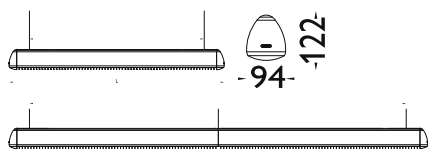

3834 Drop

LUXO ASA, Drammensveien 175, N-0277 Oslo, Norway

OPTIONS

DROP CROSS BLADE LOUVRE

Article no.	Lamp socket	Ilcos	Power	Length	Width	Height	Weight	Voltage	CC	IP	Colours
3834-128-7 G5		FDH	1x28	1315 mm	94 mm	122 mm	6 kg	230V	Adjustable	20	☐ ☐ ☐
3834-135-7 G5		FDH	1x35	1615 mm	94 mm	122 mm	6 kg	230V	Adjustable	20	☐ ☐ ☐
3834-149-7 G5		FDH	1x49	1615 mm	94 mm	122 mm	6 kg	230V	Adjustable	20	☐ ☐ ☐
3834-154-7 G5		FDH	1x54	1315 mm	94 mm	122 mm	6 kg	230V	Adjustable	20	☐ ☐ ☐
3834-228-7 G5		FDH	2x28	1315 mm	94 mm	122 mm	6 kg	230V	Adjustable	20	☐ ☐ ☐
3834-235-7 G5		FDH	2x35	1615 mm	94 mm	122 mm	7 kg	230V	Adjustable	20	☐ ☐ ☐
3834-249-7 G5		FDH	2x49	1615 mm	94 mm	122 mm	7 kg	230V	Adjustable	20	☐ ☐ ☐
3834-254-7 G5		FDH	2x54	1315 mm	94 mm	122 mm	6 kg	230V	Adjustable	20	☐ ☐ ☐

DROP SOFT ACRYLIC LOUVRE

Article no.	Lamp socket	Ilcos	Power	Length	Width	Height	Weight	Voltage	CC	IP	Colours
3834-128-9 G5		FDH	1x28	1315 mm	94 mm	122 mm	6 kg	230V	Adjustable	20	☐ ☐ ☐
3834-135-9 G5		FDH	1x35	1615 mm	94 mm	122 mm	6 kg	230V	Adjustable	20	☐ ☐ ☐
3834-149-9 G5		FDH	1x49	1615 mm	94 mm	122 mm	6 kg	230V	Adjustable	20	☐ ☐ ☐
3834-154-9 G5		FDH	1x54	1315 mm	94 mm	122 mm	6 kg	230V	Adjustable	20	☐ ☐ ☐
3834-228-9 G5		FDH	2x28	1315 mm	94 mm	122 mm	6 kg	230V	Adjustable	20	☐ ☐ ☐
3834-235-9 G5		FDH	2x35	1615 mm	94 mm	122 mm	7 kg	230V	Adjustable	20	☐ ☐ ☐
3834-249-9 G5		FDH	2x49	1615 mm	94 mm	122 mm	7 kg	230V	Adjustable	20	☐ ☐ ☐
3834-254-9 G5		FDH	2x54	1315 mm	94 mm	122 mm	6 kg	230V	Adjustable	20	☐ ☐ ☐

ACCESSORIES

Accessory	Article number
2 continuous installed luminaires	-2JB
3 continuous installed luminaires	-3JB
4 continuous installed luminaires	-4JB
Pull switch	-DRBR
Presence/daylight sensor on/off	-SMS
Presence/daylight sensor dim	-SMD
HF dimmable	-DA, DID, DALI, DEI, DEE

RELATED PRODUCTS