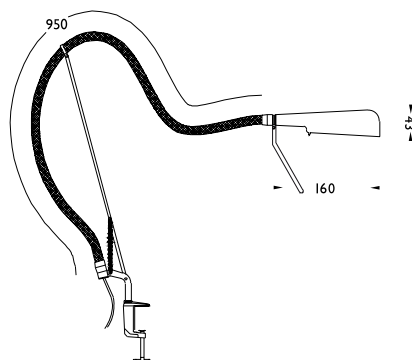

TECHNICAL INFORMATION 8169 Arketto

Light source: 40W halogen lamp
Arm length: desk and floor model max 950 mm, wall model max 350 mm
Accessories: table base and floor stand in aluminium grey or black
Supplied with table bracket.

Colours:

Colours:

Award for Design
Excellence Awarded by the
Norwegian Design Council

8169 Arketto

LUXO ASA, Drammensveien 175, N-0277 Oslo, Norway

OPTIONS

ARKETTO

Article no.	Lamp socket	lcos	Power	Total effect	Weight	Voltage	Arm length	Lumen	lm/w	IP	Colour rendering	Colours
8169-140-1	G9	HSGST	1x40	40W	0 kg	230/240V	950 mm	490	12	20	100	
8169-140-2	G9	HSGST	1x40	40W	0 kg	230/240V	950 mm	490	12	20	100	
8169-140-3	G9	HSGST	1x40	40W	0 kg	230/240V	950 mm	490	12	20	100	
8169-140-4	G9	HSGST	1x40	40W	0 kg	230/240V	950 mm	490	12	20	100	
8169-140-5	G9	HSGST	1x40	40W	0 kg	230/240V	950 mm	490	12	20	100	