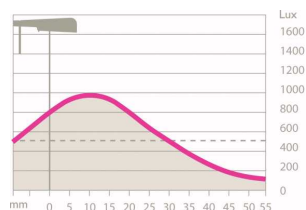

Colours:

Colours:

Award for Design
Excellence Awarded by the
Norwegian Design Council

8169 Arketto

LUXO ASA, Drammensveien 175, N-0277 Oslo, Norway

OPTIONS

ARKETTO

Article no.	Lamp socket	lcos	Power	Total effect	Weight	Voltage	Arm length	Lumen	lm/w	IP	Colour rendering	Colours
8169-140-1	G9	HSGST	1x40	40W	0 kg	230/240V	950 mm	490	12	20	100	
8169-140-2	G9	HSGST	1x40	40W	0 kg	230/240V	950 mm	490	12	20	100	
8169-140-3	G9	HSGST	1x40	40W	0 kg	230/240V	950 mm	490	12	20	100	
8169-140-4	G9	HSGST	1x40	40W	0 kg	230/240V	950 mm	490	12	20	100	
8169-140-5	G9	HSGST	1x40	40W	0 kg	230/240V	950 mm	490	12	20	100	